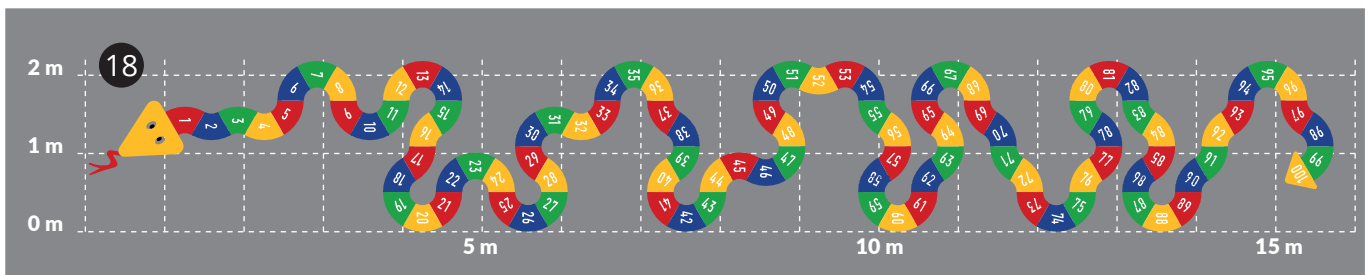

Animals

No.	Bezeichnung	Größe (mm)	Best. Nr.
12	Snail 1-10	2800x3400	861447
13	Spiral 1-15	3249x3000	970054
14	Snail 1-10	1715x2230	969100
15	Turtle 1-21	2000x1329	951563
16	Number worm 1-20	1742x5100	908549
17	Letter caterpillar a-z (can be delivered in your national alphabet)	2290x6484	-
18	Giant snake 1-100	15713x2155	823278